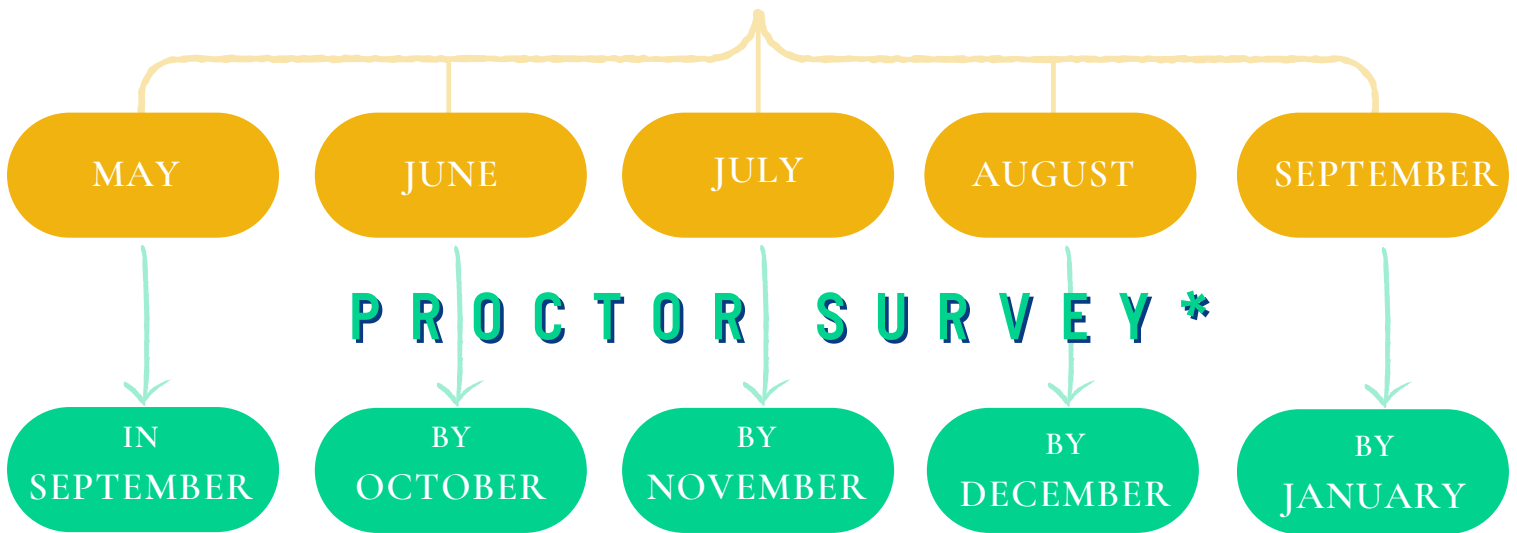

KCTC Guidance

Guardian Consent Requirements

LEGISLATION WAS PASSED DURING THE 2022 SESSION THAT IMPACTS SURVEY ADMINISTRATION 2024-2025

Active consent from guardians is required for students to participate in the KCTC Student Survey. The number one way to increase participation is to include the guardian informed consent and signature page in your school enrollment packets for incoming 6th, 8th, 10th & 12th-grade students. If your school enrollment falls outside the four-month window before your district's selected survey administration date, you will need to collect consent again within four months of survey administration.

The survey administration window is open from September 2 through January 31.

- **PROVIDE A COPY OF THE SURVEY:** Post this weblink to your school website for guardians to view the KCTC Student Survey questions and state which optional modules your district will elect to participate in: <https://kctcdata.org/families/view-the-survey/>
- **FOUR MONTH CONSENT WINDOW:** Collect guardian consent within four months of administering the KCTC Student Survey.
- **SEPARATE CONSENT:** Collect consent separately from other surveys, using the Guardian Informed Consent and Guardian Consent Signature Page provided by KCTC available for download at kctcdata.org in English and Spanish.

COLLECT CONSENT

*Survey window: **Sept. 2, 2024, - Jan. 31, 2025**

EXAMPLE

Districts collecting consent **May 24**
could proctor the survey from **Sept. 2 - 24**

May						
Su	Mo	Tu	We	Th	Fr	Sa
			1	2	3	4
5	6	7	8	9	10	11
12	13	14	15	16	17	18
19	20	21	22	23	24	25
26	27	28	29	30	31	